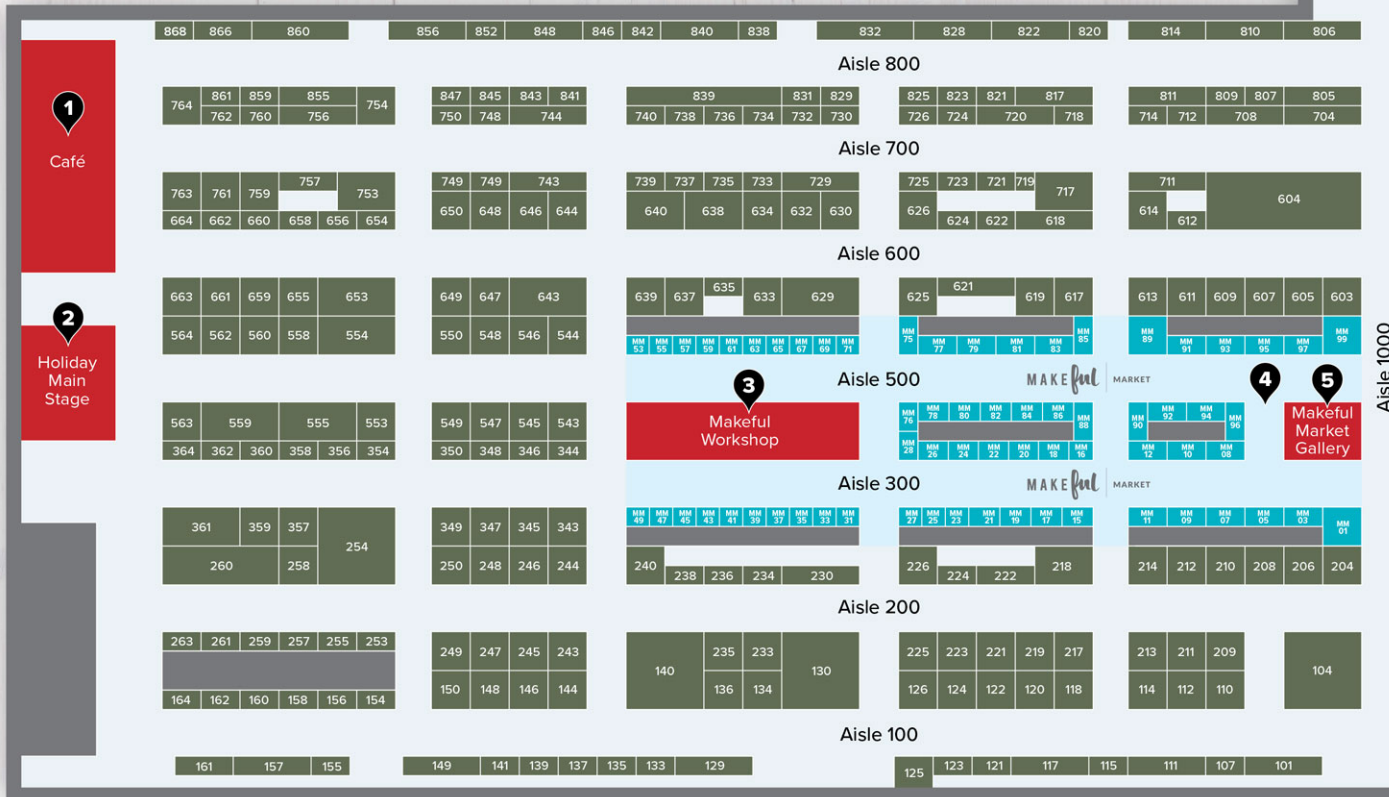

seasons CHRISTMAS SHOW

crafted by **MAKEful**

SHOW MAP

Friday, November 16: 10 am – 8 pm * Saturday, November 17: 10 am – 6 pm * Sunday, November 18: 10 am – 5 pm

- 1 Café
- 2 Holiday Main Stage 
- 3 Makeful Workshop
- 4 Makeful Market 
- 5 Makeful Market Gallery 
- 6 The Polar Bar  
- 7 Gift Wrapping 
- 8 Parcel Check

Free Sample at exit courtesy of Lindt

-  Snack Bar
-  Restaurant Area with Seating
-  Bank Machine
-  Information
-  Lost & Found
-  Washrooms
-  Wheelchair Accessible Washrooms
-  Nursing Area
-  Pay Phones
-  First Aid